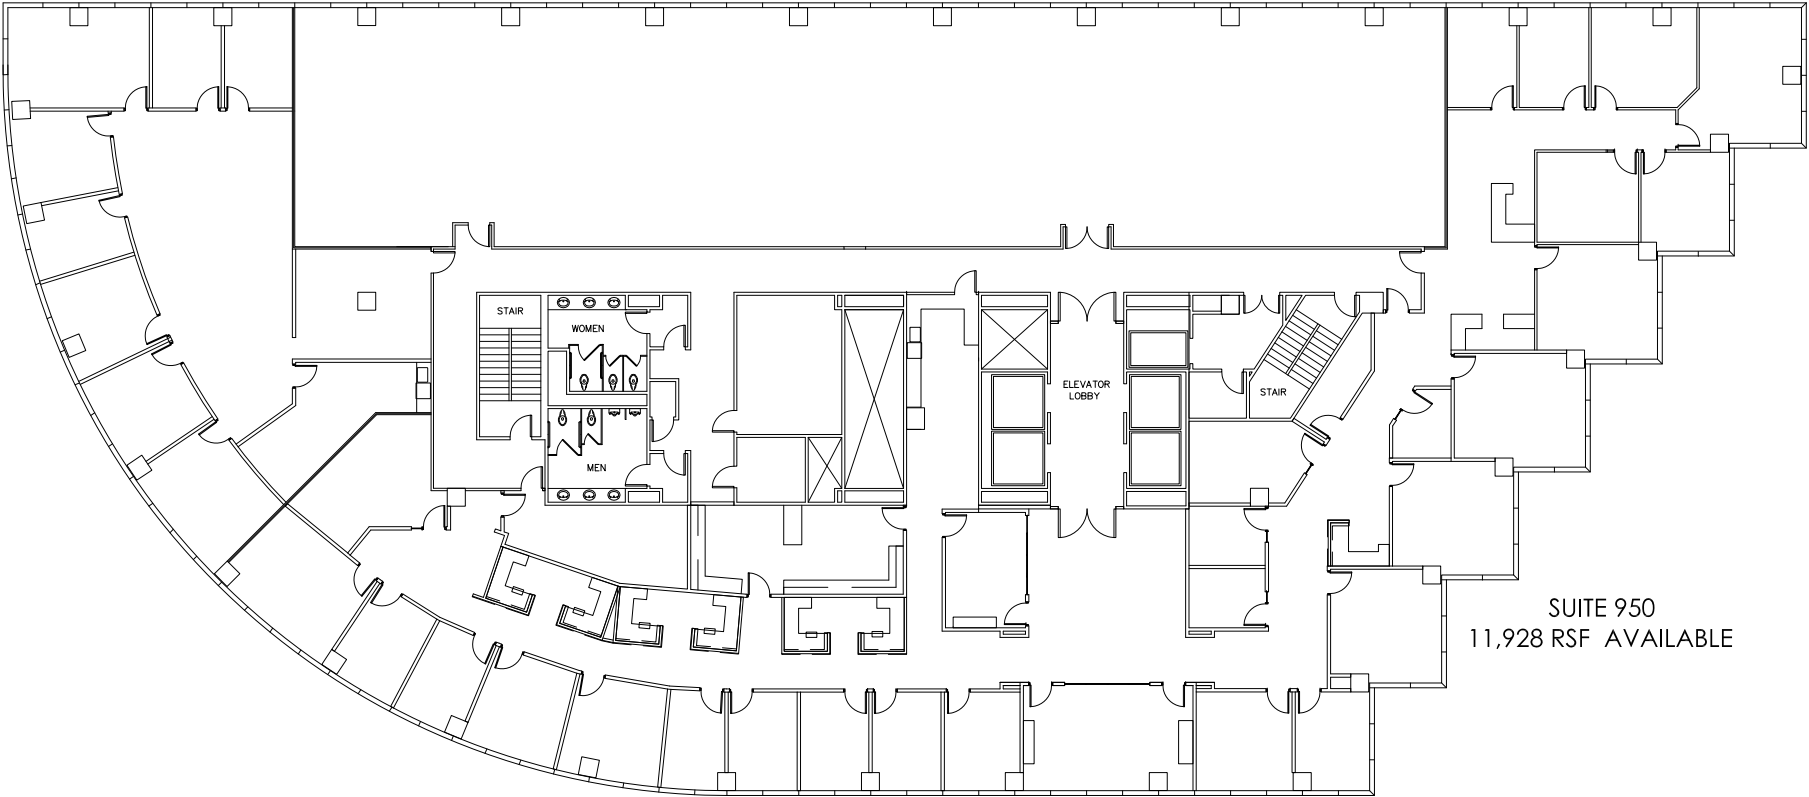

SUITE 930
3,670 RSF AVAILABLE

SUITE 900
6,528 RSF AVAILABLE

SUITE 950
11,928 RSF AVAILABLE

NTS 